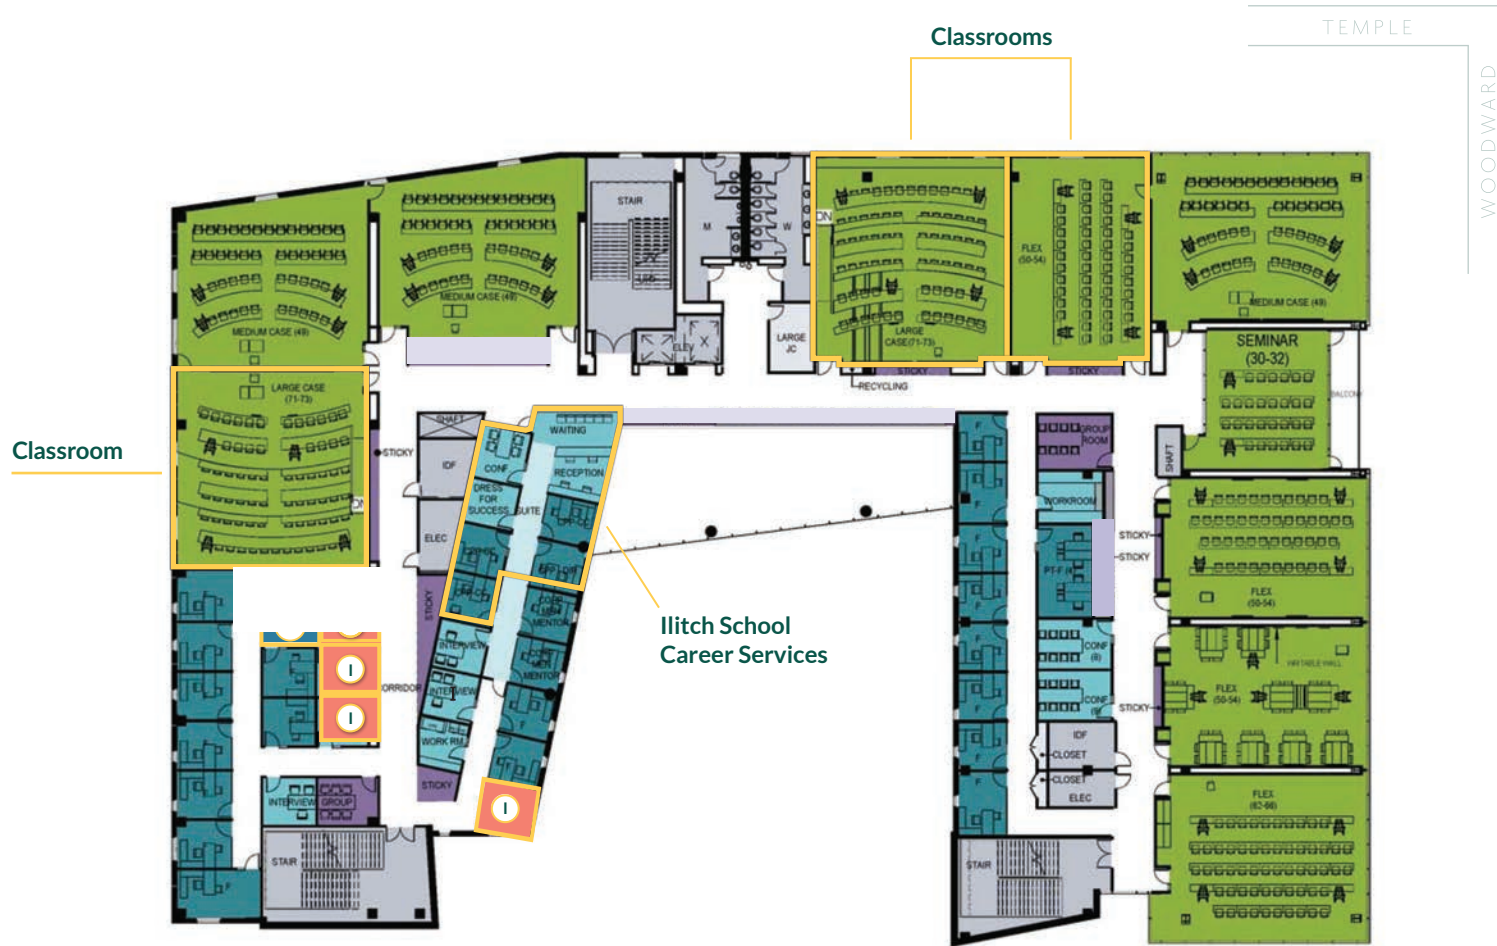

GROUND FLOOR PLAN

— Available space

WAYNE STATE UNIVERSITY
MIKE ILITCH
 SCHOOL OF BUSINESS

SECOND FLOOR PLAN

- P Projector Room — Available space
- I Interview Rooms

FOURTH FLOOR PLAN

- D Dean's Suite
- Available space